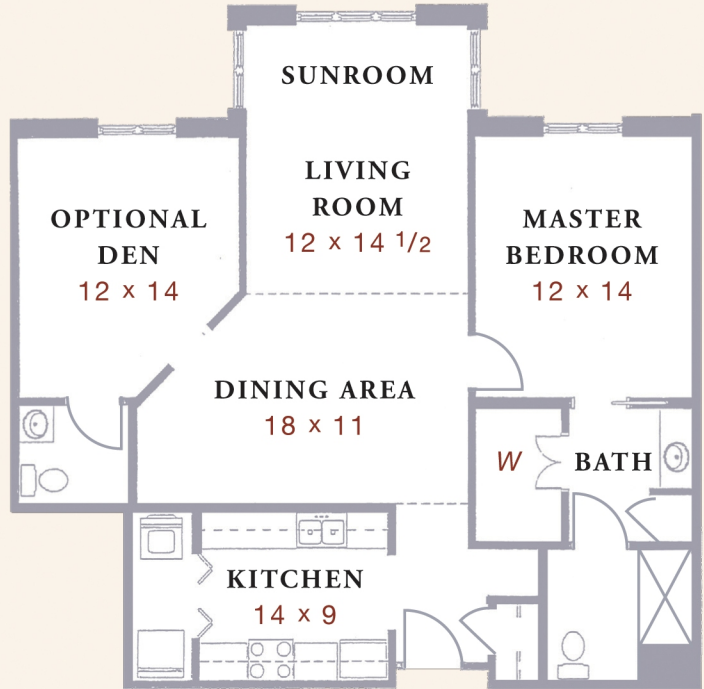

# Apartment B

Master bedroom, two baths,  
kitchen, living room,  
dining area, optional den

[ 1160 square feet ]

W = walk-in closet