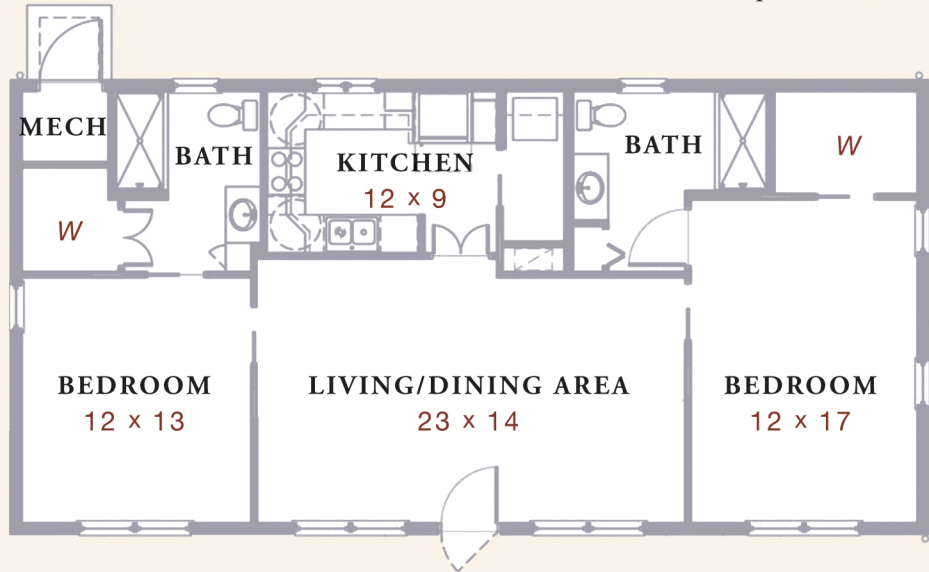

## Two-Bedroom

Two bedrooms, two baths,  
kitchen, living/dining room

[ 1187 square feet ]

W = walk-in closet

L = laundry